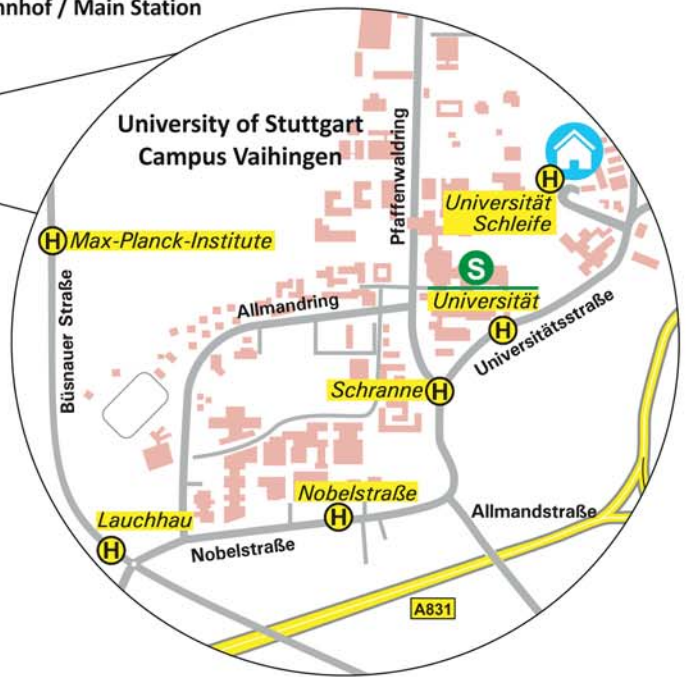

Autobahndreieck / Interchange
Leonberg

Max Planck Institutes

Autobahnkreuz /
Interchange
Stuttgart-Vaihingen

commundo Tagungshotel
Universitätsstraße 34
70569 Stuttgart

Phone: + 49/800/8330/330

Site Map Max Planck Institutes Stuttgart

- ① Max Planck Institute for Solid State Research
- ② Max Planck Institute for Intelligent Systems

Changing Floor 2 M2/Q6
Table

- ♿ Floor 2 Q6
- ♿ Floor 3 A4/B3/Q10
- ♿ Floor 5/6Q10

Bus Schedule

| Universität | Max-Planck-Institute | | | | | | |
|-------------|----------------------|----|----|----|----|----|----------|
| | Mo - Fr 2017 | | | | | | |
| 4 | | | | | | | |
| 5 | 20 | 41 | | | | | |
| 6 | 14 | 24 | 26 | 33 | 41 | 44 | |
| 7 | 11 | 14 | 24 | 26 | 41 | 44 | 54 |
| 8 | 08 | 11 | 14 | 24 | 26 | 41 | 44 48 50 |
| 9 | 14 | 24 | 41 | 56 | | | |
| 10 | 24 | 41 | | | | | |
| 11 | 24 | 31 | 37 | 41 | 50 | | |
| 12 | 24 | 31 | 41 | | | | |
| 13 | 24 | 41 | 50 | 51 | | | |
| 14 | 24 | 36 | 41 | | | | |
| 15 | 11 | 14 | 24 | 41 | 44 | | |
| 16 | 11 | 14 | 20 | 21 | 23 | 24 | 41 44 50 |
| 17 | 03 | 11 | 14 | 21 | 24 | 41 | 44 50 51 |
| 18 | 11 | 11 | 14 | 24 | 31 | 44 | 50 |
| 19 | 11 | 11 | 21 | 41 | | | |

Busline 84 91 92 746 747 748

Busline 84 & 746 passing Universität Schleife

S-Bahn Map