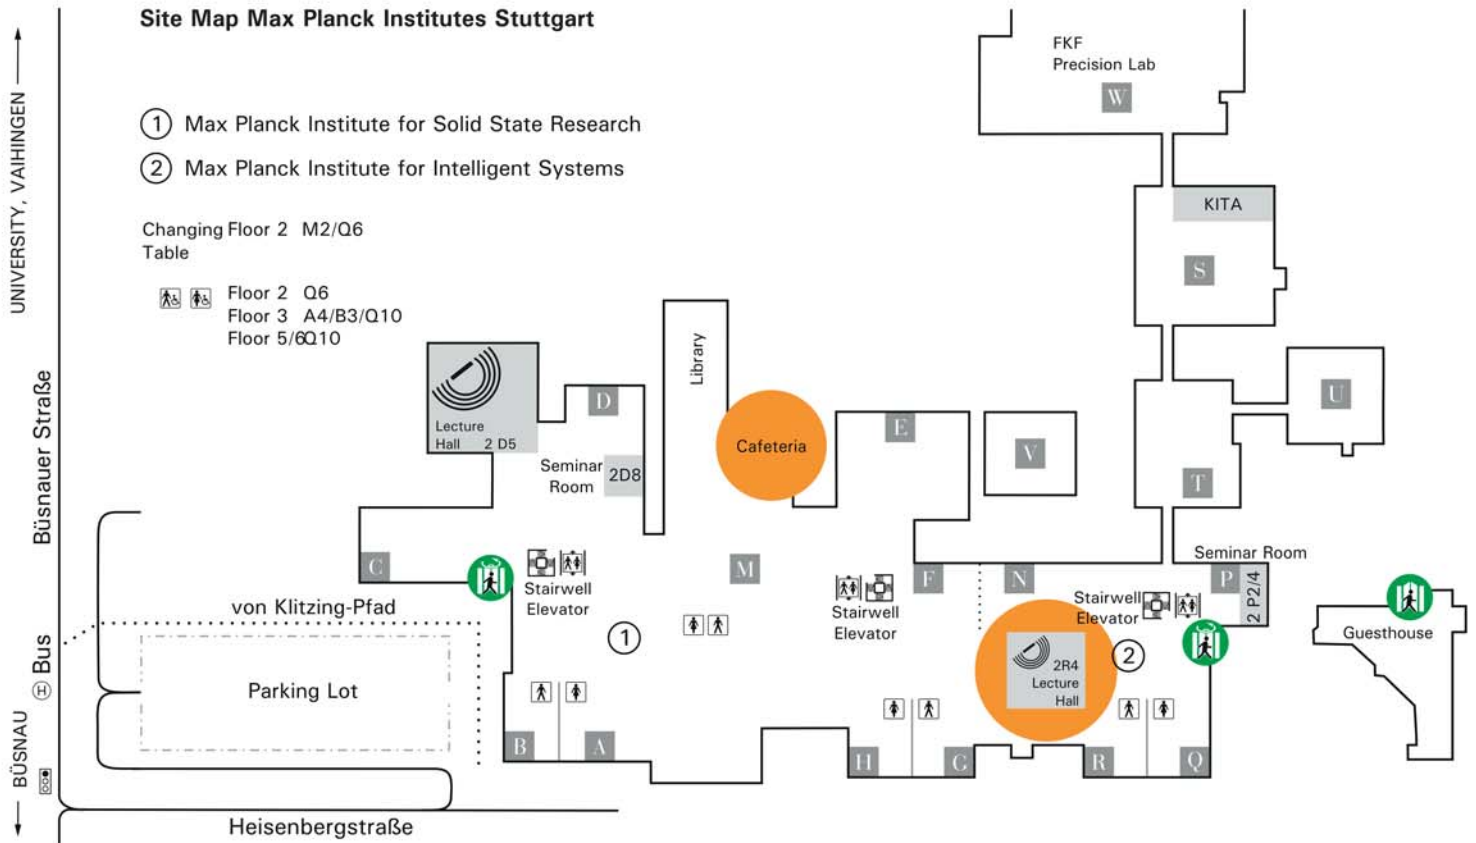

Autobahndreieck / Interchange
Leonberg

Max Planck Institutes

Autobahnkreuz /
Interchange
Stuttgart-Vaihingen

commundo Tagungshotel
Universitätsstraße 34
70569 Stuttgart

Phone: + 49/800/8330/330

Site Map Max Planck Institutes Stuttgart

- ① Max Planck Institute for Solid State Research
- ② Max Planck Institute for Intelligent Systems

Changing Floor 2 M2/Q6
Table

- ♿ Floor 2 Q6
- ♿ Floor 3 A4/B3/Q10
- ♿ Floor 5/6Q10

Bus Schedule

| Universität | Max-Planck-Institute | | | | | | |
|-------------|----------------------|----|----|----|----|----|----------|
| | Mo - Fr 2017 | | | | | | |
| 4 | | | | | | | |
| 5 | 20 | 41 | | | | | |
| 6 | 14 | 24 | 26 | 33 | 41 | 44 | |
| 7 | 11 | 14 | 24 | 26 | 41 | 44 | 54 |
| 8 | 08 | 11 | 14 | 24 | 26 | 41 | 44 48 50 |
| 9 | 14 | 24 | 41 | 56 | | | |
| 10 | 24 | 41 | | | | | |
| 11 | 24 | 31 | 37 | 41 | 50 | | |
| 12 | 24 | 31 | 41 | | | | |
| 13 | 24 | 41 | 50 | 51 | | | |
| 14 | 24 | 36 | 41 | | | | |
| 15 | 11 | 14 | 24 | 41 | 44 | | |
| 16 | 11 | 14 | 20 | 21 | 23 | 24 | 41 44 50 |
| 17 | 03 | 11 | 14 | 21 | 24 | 41 | 44 50 51 |
| 18 | 11 | 11 | 14 | 24 | 31 | 44 | 50 |
| 19 | 11 | 11 | 21 | 41 | | | |

Busline 84 91 92 746 747 748

Busline 84 & 746 passing Universität Schleife

S-Bahn Map