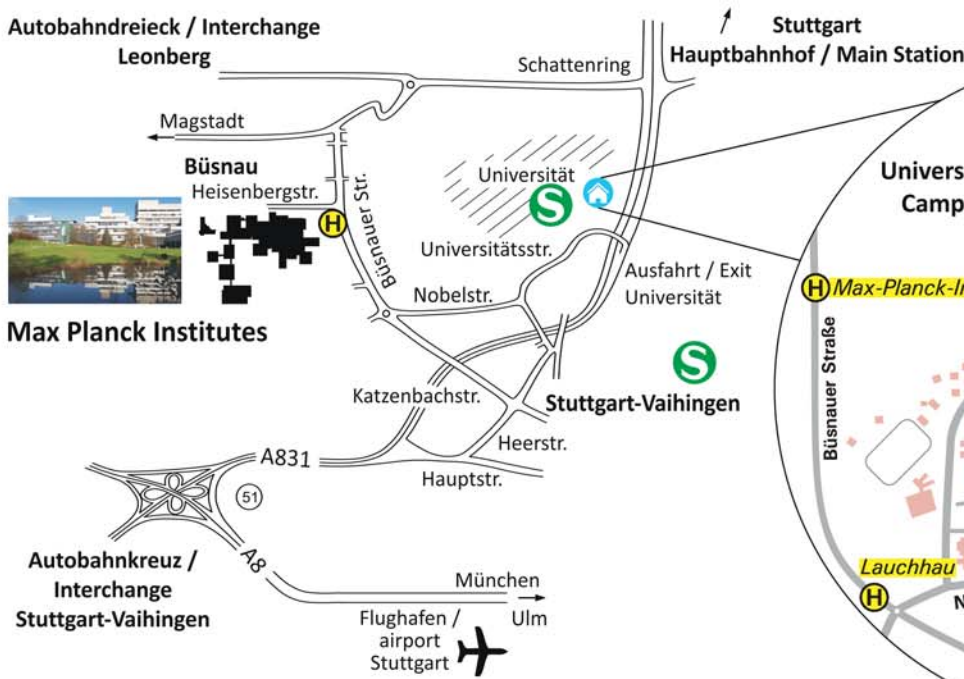

Autobahndreieck / Interchange
Leonberg

Max Planck Institutes

Autobahnkreuz /
Interchange
Stuttgart-Vaihingen

commundo Tagungshotel
Universitätsstraße 34
70569 Stuttgart

Phone: + 49/800/8330/330

Site Map Max Planck Institutes Stuttgart

- ① Max Planck Institute for Solid State Research
- ② Max Planck Institute for Intelligent Systems

Changing Floor 2 M2/Q6
Table

- ♿ Floor 2 Q6
- ♿ Floor 3 A4/B3/Q10
- ♿ Floor 5/6Q10

Bus Schedule

| Universität | Max-Planck-Institute | | | | | | |
|-------------|----------------------|----|----|----|----|----|----------|
| | Mo - Fr 2017 | | | | | | |
| 4 | | | | | | | |
| 5 | 20 | 41 | | | | | |
| 6 | 14 | 24 | 26 | 33 | 41 | 44 | |
| 7 | 11 | 14 | 24 | 26 | 41 | 44 | 54 |
| 8 | 08 | 11 | 14 | 24 | 26 | 41 | 44 48 50 |
| 9 | 14 | 24 | 41 | 56 | | | |
| 10 | 24 | 41 | | | | | |
| 11 | 24 | 31 | 37 | 41 | 50 | | |
| 12 | 24 | 31 | 41 | | | | |
| 13 | 24 | 41 | 50 | 51 | | | |
| 14 | 24 | 36 | 41 | | | | |
| 15 | 11 | 14 | 24 | 41 | 44 | | |
| 16 | 11 | 14 | 20 | 21 | 23 | 24 | 41 44 50 |
| 17 | 03 | 11 | 14 | 21 | 24 | 41 | 44 50 51 |
| 18 | 11 | 11 | 14 | 24 | 31 | 44 | 50 |
| 19 | 11 | 11 | 21 | 41 | | | |

Busline 84 91 92 746 747 748

Busline 84 & 746 passing Universität Schleife

S-Bahn Map