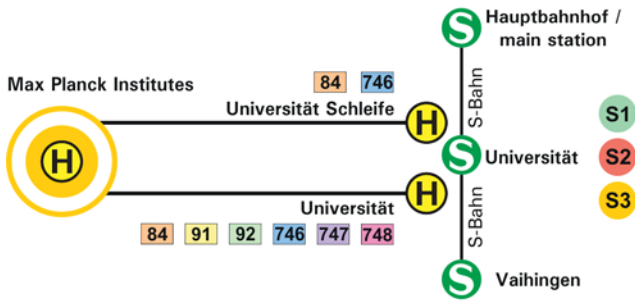

Autobahndreieck / Interchange
Leonberg

Max Planck Institutes

Autobahnkreuz /
Interchange
Stuttgart-Vaihingen

commundo Tagungshotel
Universitätsstraße 34
70569 Stuttgart

Phone: + 49/800/8330/330

Site Map Max Planck Institutes Stuttgart

- ① Max Planck Institute for Solid State Research
- ② Max Planck Institute for Intelligent Systems

Changing Floor 2 M2/Q6
Table

- ♿ Floor 2 Q6
- ♿ Floor 3 A4/B3/Q10
- ♿ Floor 5/6Q10

Bus Schedule

| Universität | Max-Planck-Institute | | | | | | |
|-------------|----------------------|----|----|----|----|----|----------|
| | Mo - Fr 2017 | | | | | | |
| 4 | | | | | | | |
| 5 | 20 | 41 | | | | | |
| 6 | 14 | 24 | 26 | 33 | 41 | 44 | |
| 7 | 11 | 14 | 24 | 26 | 41 | 44 | 54 |
| 8 | 08 | 11 | 14 | 24 | 26 | 41 | 44 48 50 |
| 9 | 14 | 24 | 41 | 56 | | | |
| 10 | 24 | 41 | | | | | |
| 11 | 24 | 31 | 37 | 41 | 50 | | |
| 12 | 24 | 31 | 41 | | | | |
| 13 | 24 | 41 | 50 | 51 | | | |
| 14 | 24 | 36 | 41 | | | | |
| 15 | 11 | 14 | 24 | 41 | 44 | | |
| 16 | 11 | 14 | 20 | 21 | 23 | 24 | 41 44 50 |
| 17 | 03 | 11 | 14 | 21 | 24 | 41 | 44 50 51 |
| 18 | 11 | 11 | 14 | 24 | 31 | 44 | 50 |
| 19 | 11 | 11 | 21 | 41 | | | |

Busline 84 91 92 746 747 748

Busline 84 & 746 passing Universität Schleife

S-Bahn Map